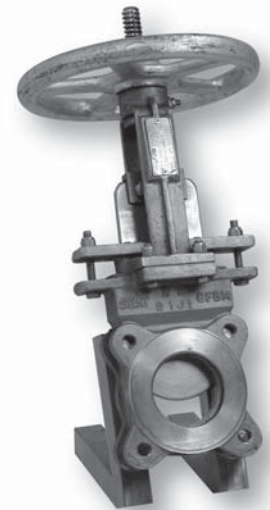

WINERY VALVES

BALL VALVES

Tassalini, Capriani, VA, Sharpe and several other brands stocked & available.

Sizes: 1", 1-1/2", 2", 2-1/2", 3", 4", 6".

Connections: TC, weld end, I-line, bevel seat, DIN.

BUTTERFLY VALVES

Stainless Steel body: Tassalini, Definox, Capriani, and several other brands stocked & available.

Sizes: 1", 1-1/2", 2", 2-1/2", 3", 4", 6".

Connections: TC, weld end, I-line, bevel seat, DIN.

Iron body: Demco, Watts, Stockham and several other brands stocked and available.

Sizes: 2" through 24".

Connections: wafer or lug.

KNIFEGATE VALVES

Foodgrade S/S body with several seat options available.

Sizes: 2" through 24".

Operators: handwheel, lever or air.

CHECK VALVES

Stainless Steel body: Tassalini, Definox. Capriani and several other brands stocked & available.

Sizes: 1", 1-1/2", 2", 2-1/2", 3", 4", 6".

Connections: TC, weld end, I-line, bevel seat, DIN.

SAMPLE VALVES

Stainless Steel VPS and other brands available.

MNPT- 1/4", 3/8", 1/2".

TC - 1-1/2", 2".

PRESSURE & VACUUM TANK VENTS